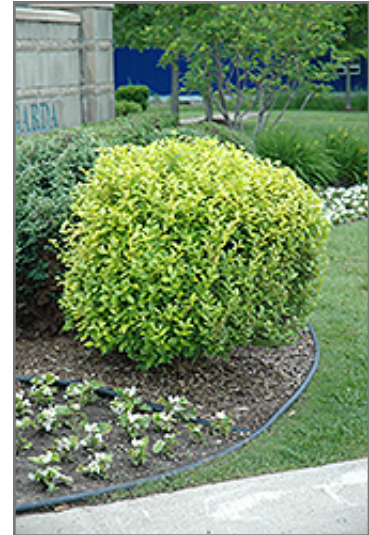

Golden Privet
Ligustrum x vicaryi

Height: 12 feet

Spread: 8 feet

Sunlight: ☉

Hardiness Zone: 5a

Other Names: Golden Vicary Privet

Description:

A common pruned hedge and garden shrub, takes pruning exceptionally well; colorful yellow foliage all season long, an excellent color accent plant; easy to grow, handles pollution well but needs full sun for best color

Ornamental Features

Golden Privet has attractive gold deciduous foliage on a plant with an upright spreading habit of growth. The glossy pointy leaves are highly ornamental but do not develop any appreciable fall color. It has panicles of lightly-scented white flowers hanging below the branches from late spring to early summer.

Landscape Attributes

Golden Privet is a dense multi-stemmed deciduous shrub with an upright spreading habit of growth. Its relatively fine texture sets it apart from other landscape plants with less refined foliage.

- Hedges/Screening
- General Garden Use

Golden Privet
Photo courtesy of NetPS Plant Finder

Golden Privet foliage
Photo courtesy of NetPS Plant Finder

Planting & Growing

Golden Privet will grow to be about 12 feet tall at maturity, with a spread of 8 feet. It tends to be a little leggy, with a typical clearance of 2 feet from the ground, and is suitable for planting under power lines. It grows at a fast rate, and under ideal conditions can be expected to live for approximately 30 years.