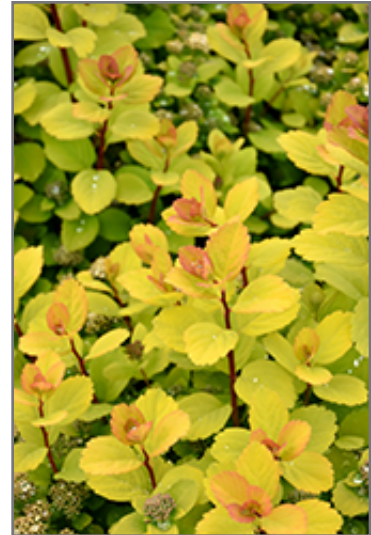

Planting & Growing

Glow Girl Birch Leaf Spirea will grow to be about 24 inches tall at maturity, with a spread of 24 inches. It tends to fill out right to the ground and therefore doesn't necessarily require facer plants in front. It grows at a medium rate, and under ideal conditions can be expected to live for approximately 20 years.

This shrub should only be grown in full sunlight. It prefers to grow in average to moist conditions, and shouldn't be allowed to dry out. It is not particular as to soil type or pH. It is highly tolerant of urban pollution and will even thrive in inner city environments. This is a selected variety of a species not originally from North America.

*Glow Girl Birch Leaf Spirea foliage
Photo courtesy of NetPS Plant Finder*